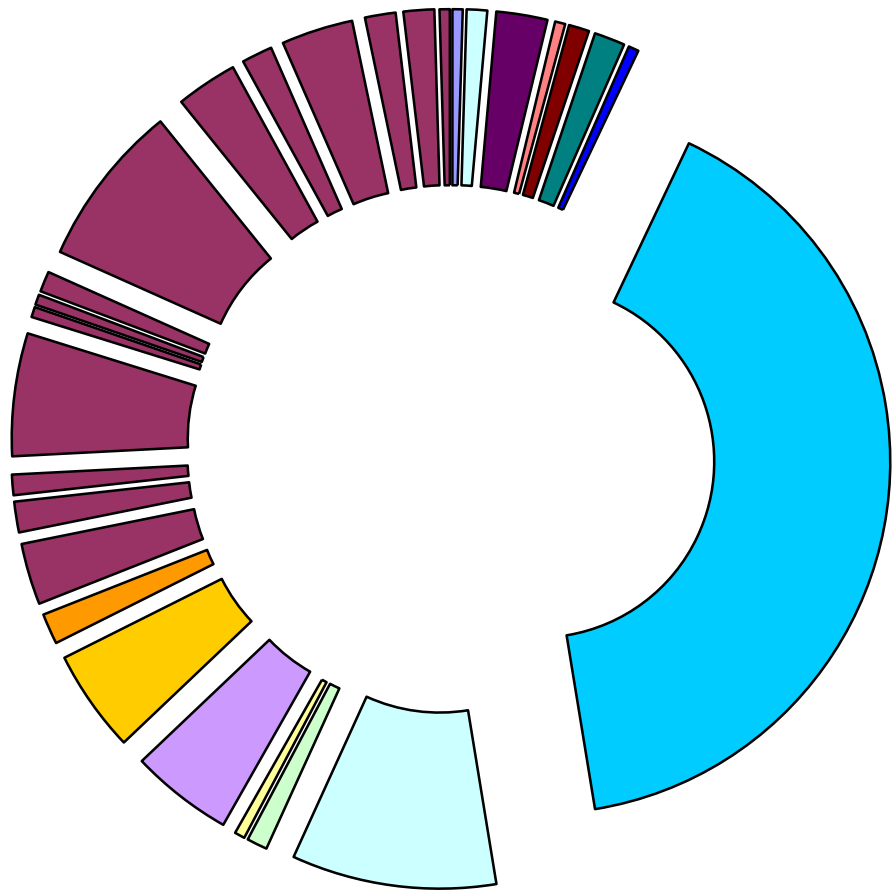

Graduate School on Control 2011
Home University of participants

- | | |
|--------------|----------------|
| Algeria | Argentina |
| Australia | Austria |
| Belgium | Bosnia |
| Bulgarian | Brazil |
| China | Colombia |
| Costa Rica | Croatia |
| Cuba | Denmark |
| Estonia | Finland |
| France | Germany |
| Greece | Hungary |
| India | Indonesia |
| Italy | Iran |
| Liban | Mexico |
| Morocco | Netherlands |
| Norway | Pakistan |
| Poland | Portugal |
| Romania | Russia |
| Saudi Arabia | Senegal |
| Serbia | South Korea |
| Spain | Syria |
| Sweden | Switzerland |
| Tunisia | Turkey |
| Ukraine | United Kingdom |
| USA | Venezuela |

Continents	Inscrits	Pourcentage
Africa	8	4%
America	1	0%
Asia	16	7%
Europe	189	88%
Oceania	0	0%
TOTAL	214	100%

Graduate School on Control 2011
Home University of participants by Continent

Graduate School on Control 2011
Home University of participants by Continent