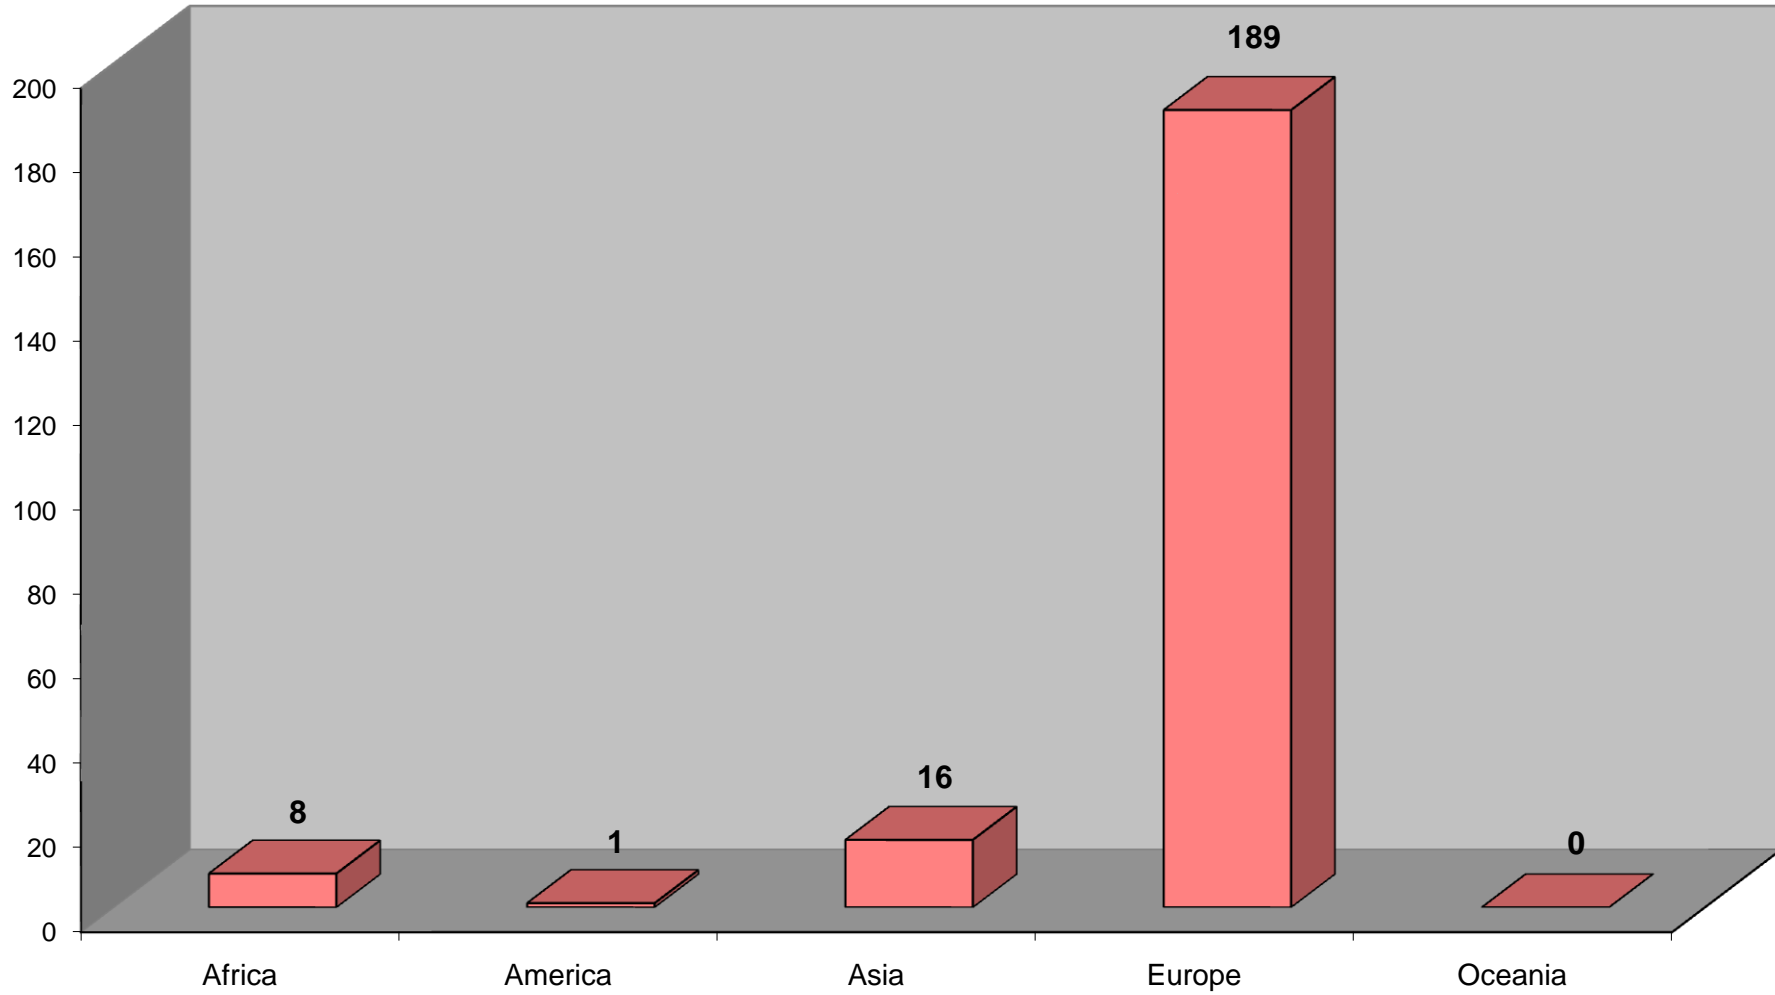

Graduate School on Control 2011
Home University of participants

- | | |
|--------------|----------------|
| Algeria | Argentina |
| Australia | Austria |
| Belgium | Bosnia |
| Bulgarian | Brazil |
| China | Colombia |
| Costa Rica | Croatia |
| Cuba | Denmark |
| Estonia | Finland |
| France | Germany |
| Greece | Hungary |
| India | Indonesia |
| Italy | Iran |
| Liban | Mexico |
| Morocco | Netherlands |
| Norway | Pakistan |
| Poland | Portugal |
| Romania | Russia |
| Saudi Arabia | Senegal |
| Serbia | South Korea |
| Spain | Syria |
| Sweden | Switzerland |
| Tunisia | Turkey |
| Ukraine | United Kingdom |
| USA | Venezuela |

Continents	Inscrits	Pourcentage
Africa	8	4%
America	1	0%
Asia	16	7%
Europe	189	88%
Oceania	0	0%
TOTAL	214	100%

Graduate School on Control 2011
Home University of participants by Continent

Graduate School on Control 2011
Home University of participants by Continent